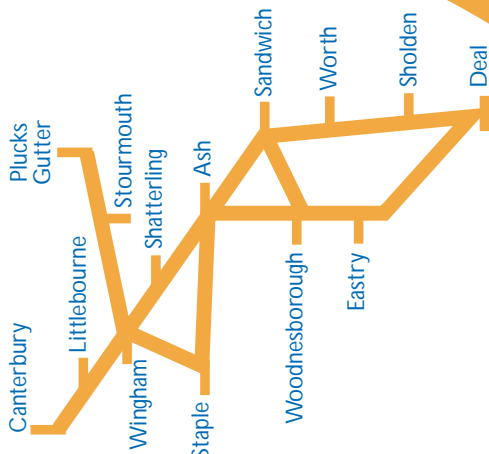

13 14
113 622

Canterbury Sandwich Deal

including Plucks Gutter

times bus from 10th November 2003

- Deal • Worth • Sandwich • Woodnesborough • Ash • Shatterling • Wingham • Canterbury 13
- Deal • Upper Deal • Great Mongeham • Betteshanger • Eastry • Sandwich • 14
- Woodnesborough • Ash • Staple • Wingham • Canterbury 14
- Deal • Sholden • Betteshanger • Eastry • Woodnesborough • Sandwich • Ash • Shatterling • Wingham • Canterbury 14A
- Deal • Great Mongeham • Northbourne • Eastry • Woodnesborough • Sandwich 14B
- Dover • Deal • Sandwich • Canterbury 113

SUNDAYS AND BANK HOLS					
route number	14A	14A	14A	14A	
Deal South Street	1037	1257	1557	1857	
London Road Hospital	1040	1300	1600	1900	
Burgess Green	1047	1307	1607	1907	
Betteshanger Colliery Broad Lane	1049	1309	1609	1909	
Eastry Bus Shelter	1054	1314	1614	1914	
Woodnesborough Foxborough Close	1059	1319	1619	1919	
St. Bart's Road Hazelwood Meadow	1103	1323	1623	1923	
Sandwich Guildhall	arr	1105	1325	1625	1925
Sandwich Guildhall Stop A	dep	1108	1328	1628	1928
Ash Chequers	1117	1337	1637	1937	
Wingham Anchor	1123	1343	1643	1943	
Wingham Church	1124	1344	1644	1944	
Littlebourne Anchor	1130	1350	1650	1950	
Canterbury Bus Station	1142	1402	1702	2002	

SUNDAYS AND BANK HOLS

route number	14A	14A	14A	14A	
Canterbury Bus Station C1	0930	1150	1450	1750	
Littlebourne Anchor	0941	1201	1501	1801	
Wingham Church	0947	1207	1507	1807	
Wingham Anchor	0948	1208	1508	1808	
Ash Chequers	0955	1215	1515	1815	
Sandwich Guildhall Stop B	arr	1005	1225	1525	1825
Sandwich Guildhall Stop B	dep	1005	1225	1525	1825
St. Bart's Road Hazelwood Meadow		1008	1228	1528	1828
Woodnesborough Foxborough Close		1013	1233	1533	1833
Eastry Bus Shelter		1018	1238	1538	1838
Betteshanger Colliery Broad Lane		1024	1244	1544	1844
Burgess Green		1026	1246	1546	1846
London Road Hospital		1032	1252	1552	1852
Deal South Street		1035	1255	1555	1855